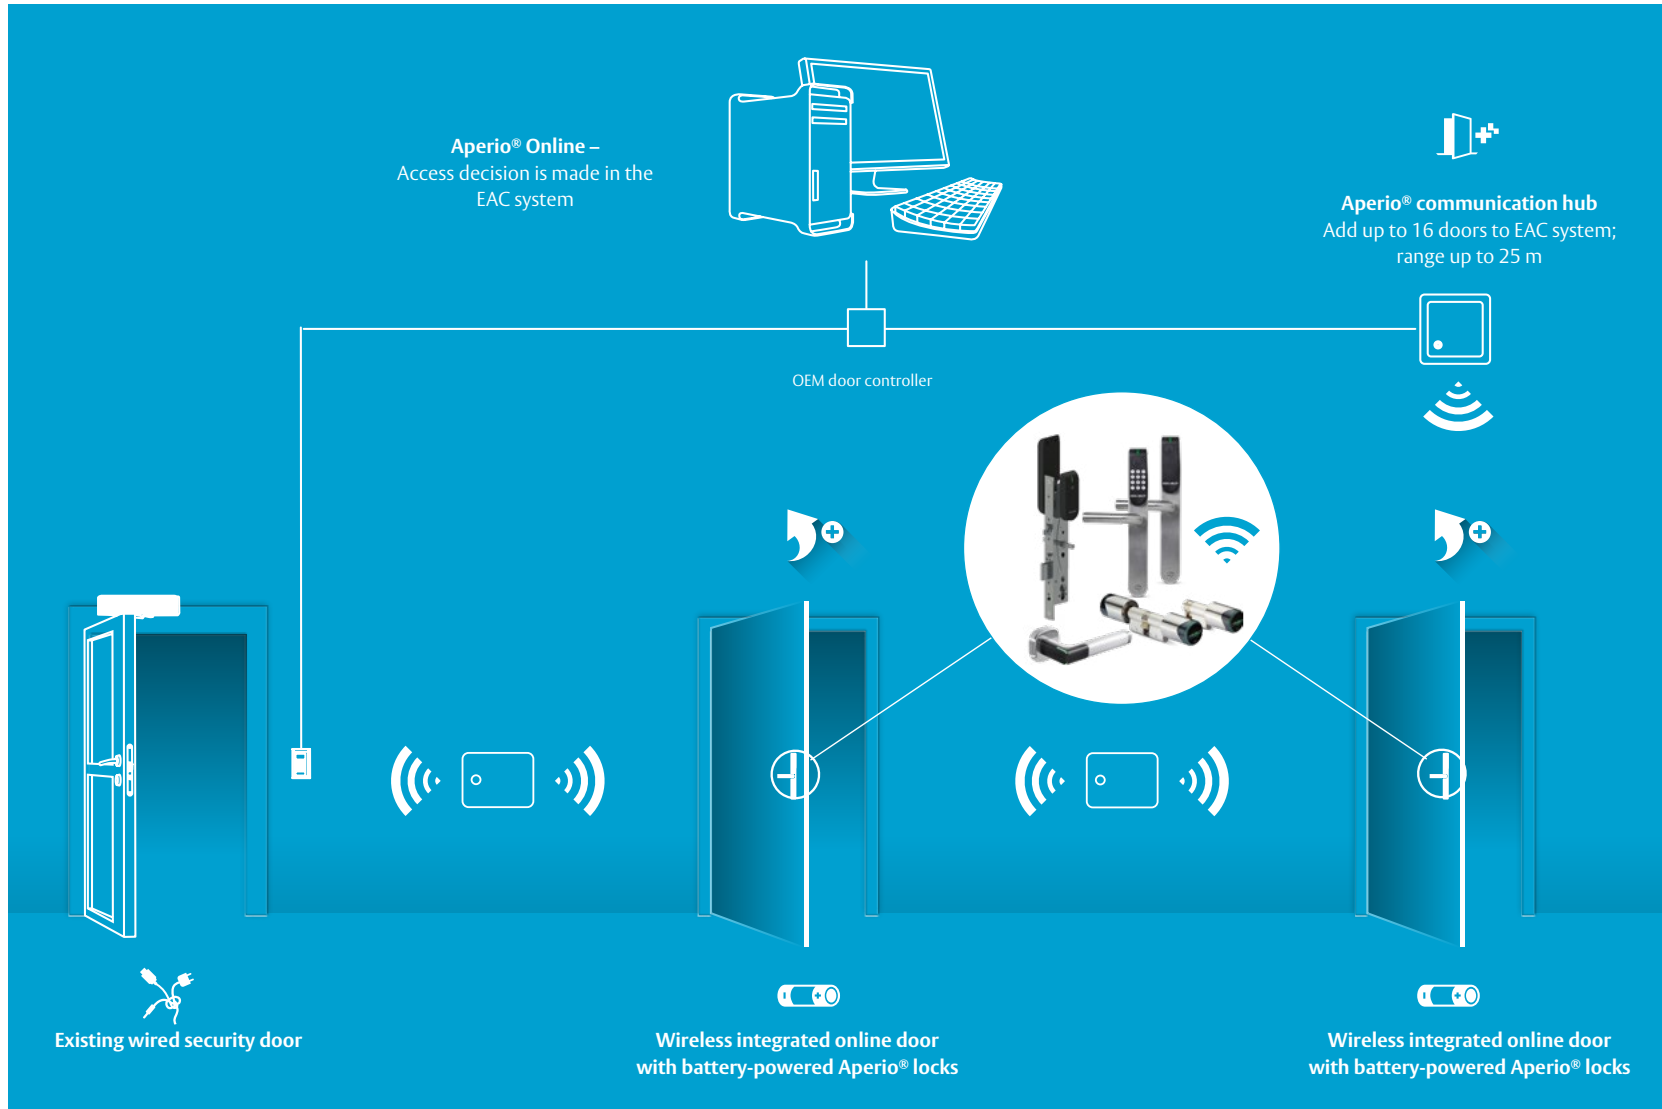

Aperio® Online

Authorization updated in real time

Integration interfaces – Choose the right Aperio communication hub

Range up to 25m

Integrate Aperio® via **IP/Ethernet**:

- Add up to 16 doors with AH40 1-to-16 IP communication hub

Integrate Aperio® via **RS485**:

- Add up to 8 doors with AH30 1-to-8 RS485 communication hub

Integrate Aperio® via **Wiegand**:

- Add one door with AH20 1-to-1 Standard Wiegand communication hub
- Add one door with AH20 1-to-1 Advanced Wiegand communication hub